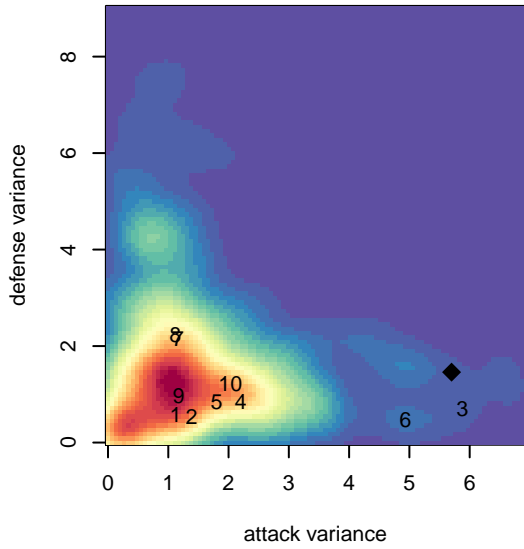

Seattle Celtic White G04

Seattle Celtic
 Seattle, WA
 G04 total strength=715
 attack=0.94 defense=0.59
 fall league = PSPL Copa U13
 spr league = Spr PSPL Copa U13

alt names used:
 Seattle Celtic G04 White
 Seattle Celtic G04 White
 SEATTLE CELTICG04 WHITE
 Seattle Celtic G04 White

Venues played:
 2016 Gunners Invitational 2004 Gold
 2016 Crossfire Select U12 Gold
 2016 Crossfire Select U13 Bronze
 2016 PSPL Copa U13
 2016 Spr PSPL Copa U13

Seattle Celtic White G04
 Dots are actual minus expected GF (blue circles) and GA (red triangles).
 Blue line is smoothed change in attack strength. Red is smoothed change in defense strength.

**attack and defense variance (black dot)
relative to other teams
and top 10 in region**

**attack and defense rating
relative to others at age
and all opponents in last 13 months**

Performance relative to 13 month average