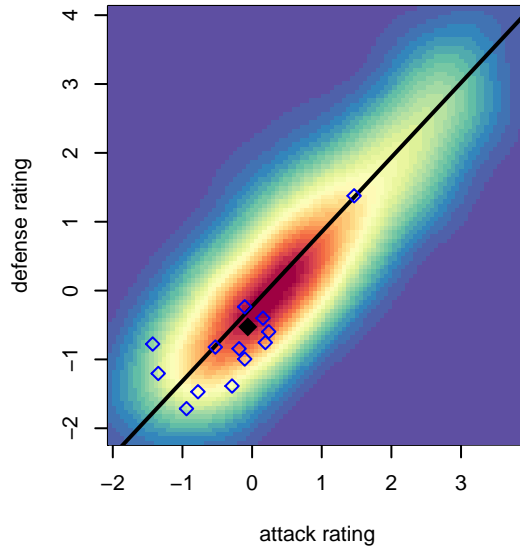

Seattle Celtic White G04

Seattle Celtic
 Seattle, WA
 G04 total strength=715
 attack=0.94 defense=0.59
 fall league = PSPL Copa U13
 spr league = Spr PSPL Copa U13

alt names used:
 Seattle Celtic G04 White
 Seattle Celtic G04 White
 SEATTLE CELTICG04 WHITE
 Seattle Celtic G04 White

Venues played:
 2016 Gunners Invitational 2004 Gold
 2016 Crossfire Select U12 Gold
 2016 Crossfire Select U13 Bronze
 2016 PSPL Copa U13
 2016 Spr PSPL Copa U13

Seattle Celtic White G04
 Dots are actual minus expected GF (blue circles) and GA (red triangles).
 Blue line is smoothed change in attack strength. Red is smoothed change in defense strength.

**attack and defense variance (black dot)
relative to other teams
and top 10 in region**

**attack and defense rating
relative to others at age
and all opponents in last 13 months**

Performance relative to 13 month average