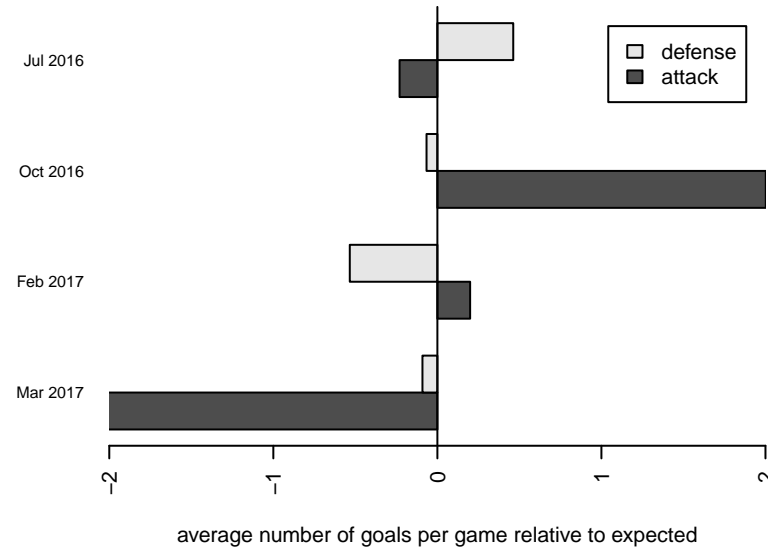

Performance relative to 13 month average