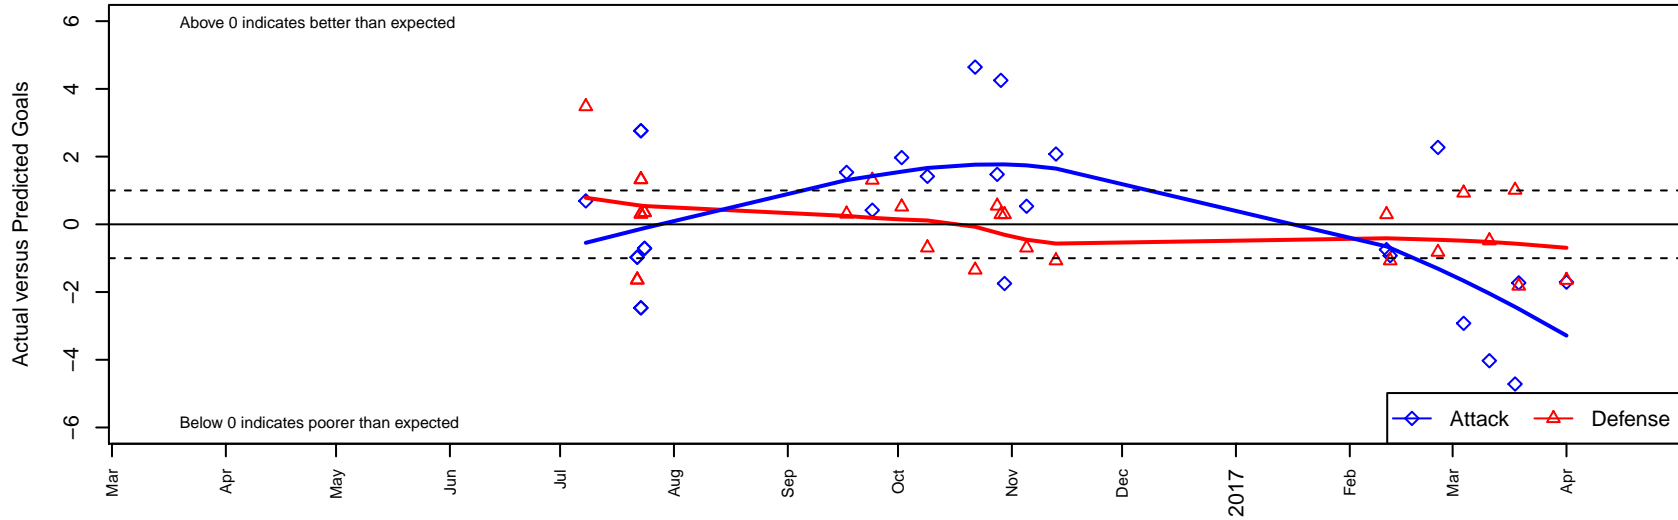

Seattle Celtic White G04

Seattle Celtic
 Seattle, WA
 G04 total strength=715
 attack=0.94 defense=0.59
 fall league = PSPL Copa U13
 spr league = Spr PSPL Copa U13

alt names used:
 Seattle Celtic G04 White
 Seattle Celtic G04 White
 SEATTLE CELTICG04 WHITE
 Seattle Celtic G04 White

Venues played:
 2016 Gunners Invitational 2004 Gold
 2016 Crossfire Select U12 Gold
 2016 Crossfire Select U13 Bronze
 2016 PSPL Copa U13
 2016 Spr PSPL Copa U13

Seattle Celtic White G04
 Dots are actual minus expected GF (blue circles) and GA (red triangles).
 Blue line is smoothed change in attack strength. Red is smoothed change in defense strength.

**attack and defense variance (black dot)
relative to other teams
and top 10 in region**

**attack and defense rating
relative to others at age
and all opponents in last 13 months**

Performance relative to 13 month average