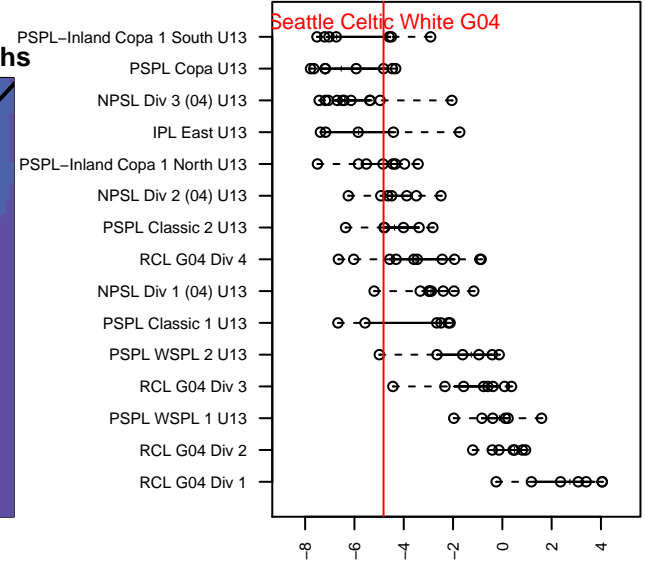

Seattle Celtic White G04

Seattle Celtic
 Seattle, WA
 G04 total strength=715
 attack=0.94 defense=0.59
 fall league = PSPL Copa U13
 spr league = Spr PSPL Copa U13

alt names used:
 Seattle Celtic G04 White
 Seattle Celtic G04 White
 SEATTLE CELTICG04 WHITE
 Seattle Celtic G04 White

Venues played:
 2016 Gunners Invitational 2004 Gold
 2016 Crossfire Select U12 Gold
 2016 Crossfire Select U13 Bronze
 2016 PSPL Copa U13
 2016 Spr PSPL Copa U13

Seattle Celtic White G04
 Dots are actual minus expected GF (blue circles) and GA (red triangles).
 Blue line is smoothed change in attack strength. Red is smoothed change in defense strength.

**attack and defense variance (black dot)
relative to other teams
and top 10 in region**

**attack and defense rating
relative to others at age
and all opponents in last 13 months**

Performance relative to 13 month average