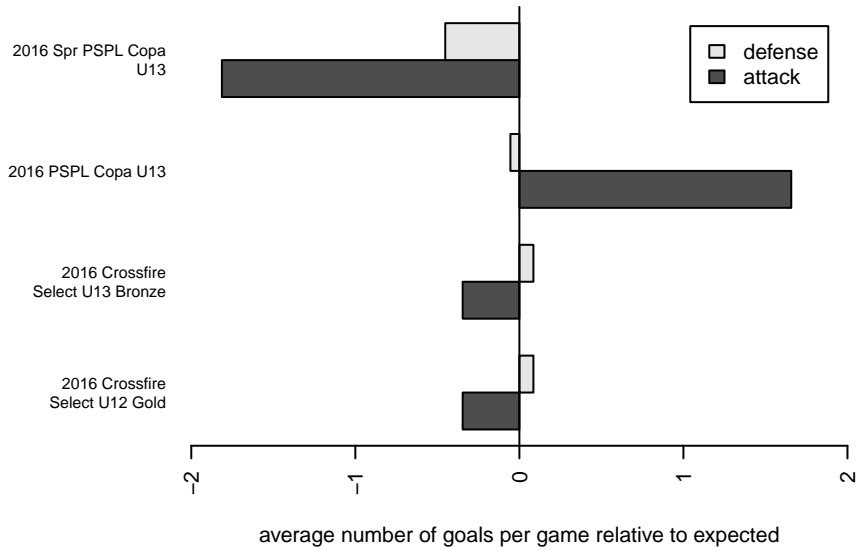

Seattle Celtic White G04

Seattle Celtic
 Seattle, WA
 G04 total strength=715
 attack=0.94 defense=0.59
 fall league = PSPL Copa U13
 spr league = Spr PSPL Copa U13

alt names used:
 Seattle Celtic G04 White
 Seattle Celtic G04 White
 SEATTLE CELTICG04 WHITE
 Seattle Celtic G04 White

Venues played:
 2016 Gunners Invitational 2004 Gold
 2016 Crossfire Select U12 Gold
 2016 Crossfire Select U13 Bronze
 2016 PSPL Copa U13
 2016 Spr PSPL Copa U13

Seattle Celtic White G04
 Dots are actual minus expected GF (blue circles) and GA (red triangles).
 Blue line is smoothed change in attack strength. Red is smoothed change in defense strength.

**attack and defense variance (black dot)
relative to other teams
and top 10 in region**

**attack and defense rating
relative to others at age
and all opponents in last 13 months**

Performance relative to 13 month average